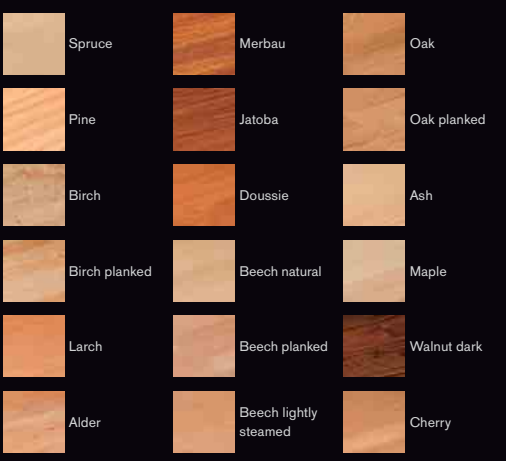

- Full glass treads and balustrades are also available, with or without LED illumination.
- LED illuminated glass panels can be incorporated into any timber tread.

Timber Types

Handrail

more types available