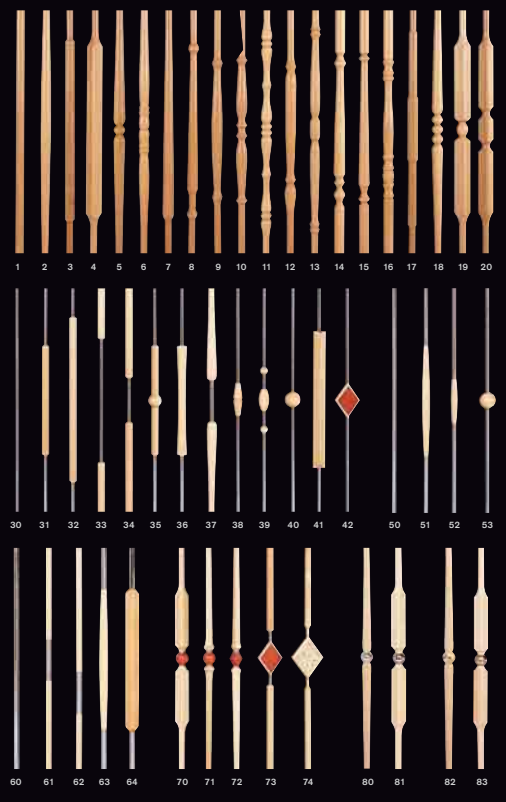

Mortised String Staircase

- the most frequently used type of staircase
- treads are mortised into the strings

Cut String Staircase

- lightened type of staircase
- treads are mounted onto both strings
- a formerly widespread type

Spiral Staircase

- answering the space saving demand
- architecturally attractive

Structural Handrail Staircase

- this new type of staircase is popular for its modern futuristic design and its airy construction

- Full glass treads and balustrades are also available, with or without LED illumination.
- LED illuminated glass panels can be incorporated into any timber tread.

Timber Types

Handrail

more types available

Spindles

Newel Posts

Newel Caps

more types available

The Stag House  
 Wooburn Town  
 Buckinghamshire  
 HP10 0PN  
 United Kingdom

Tel: +44 1628 529 137  
 Fax: +44 1628 529 130

enquiries@kevalastairs.com  
 www.kevalastairs.com